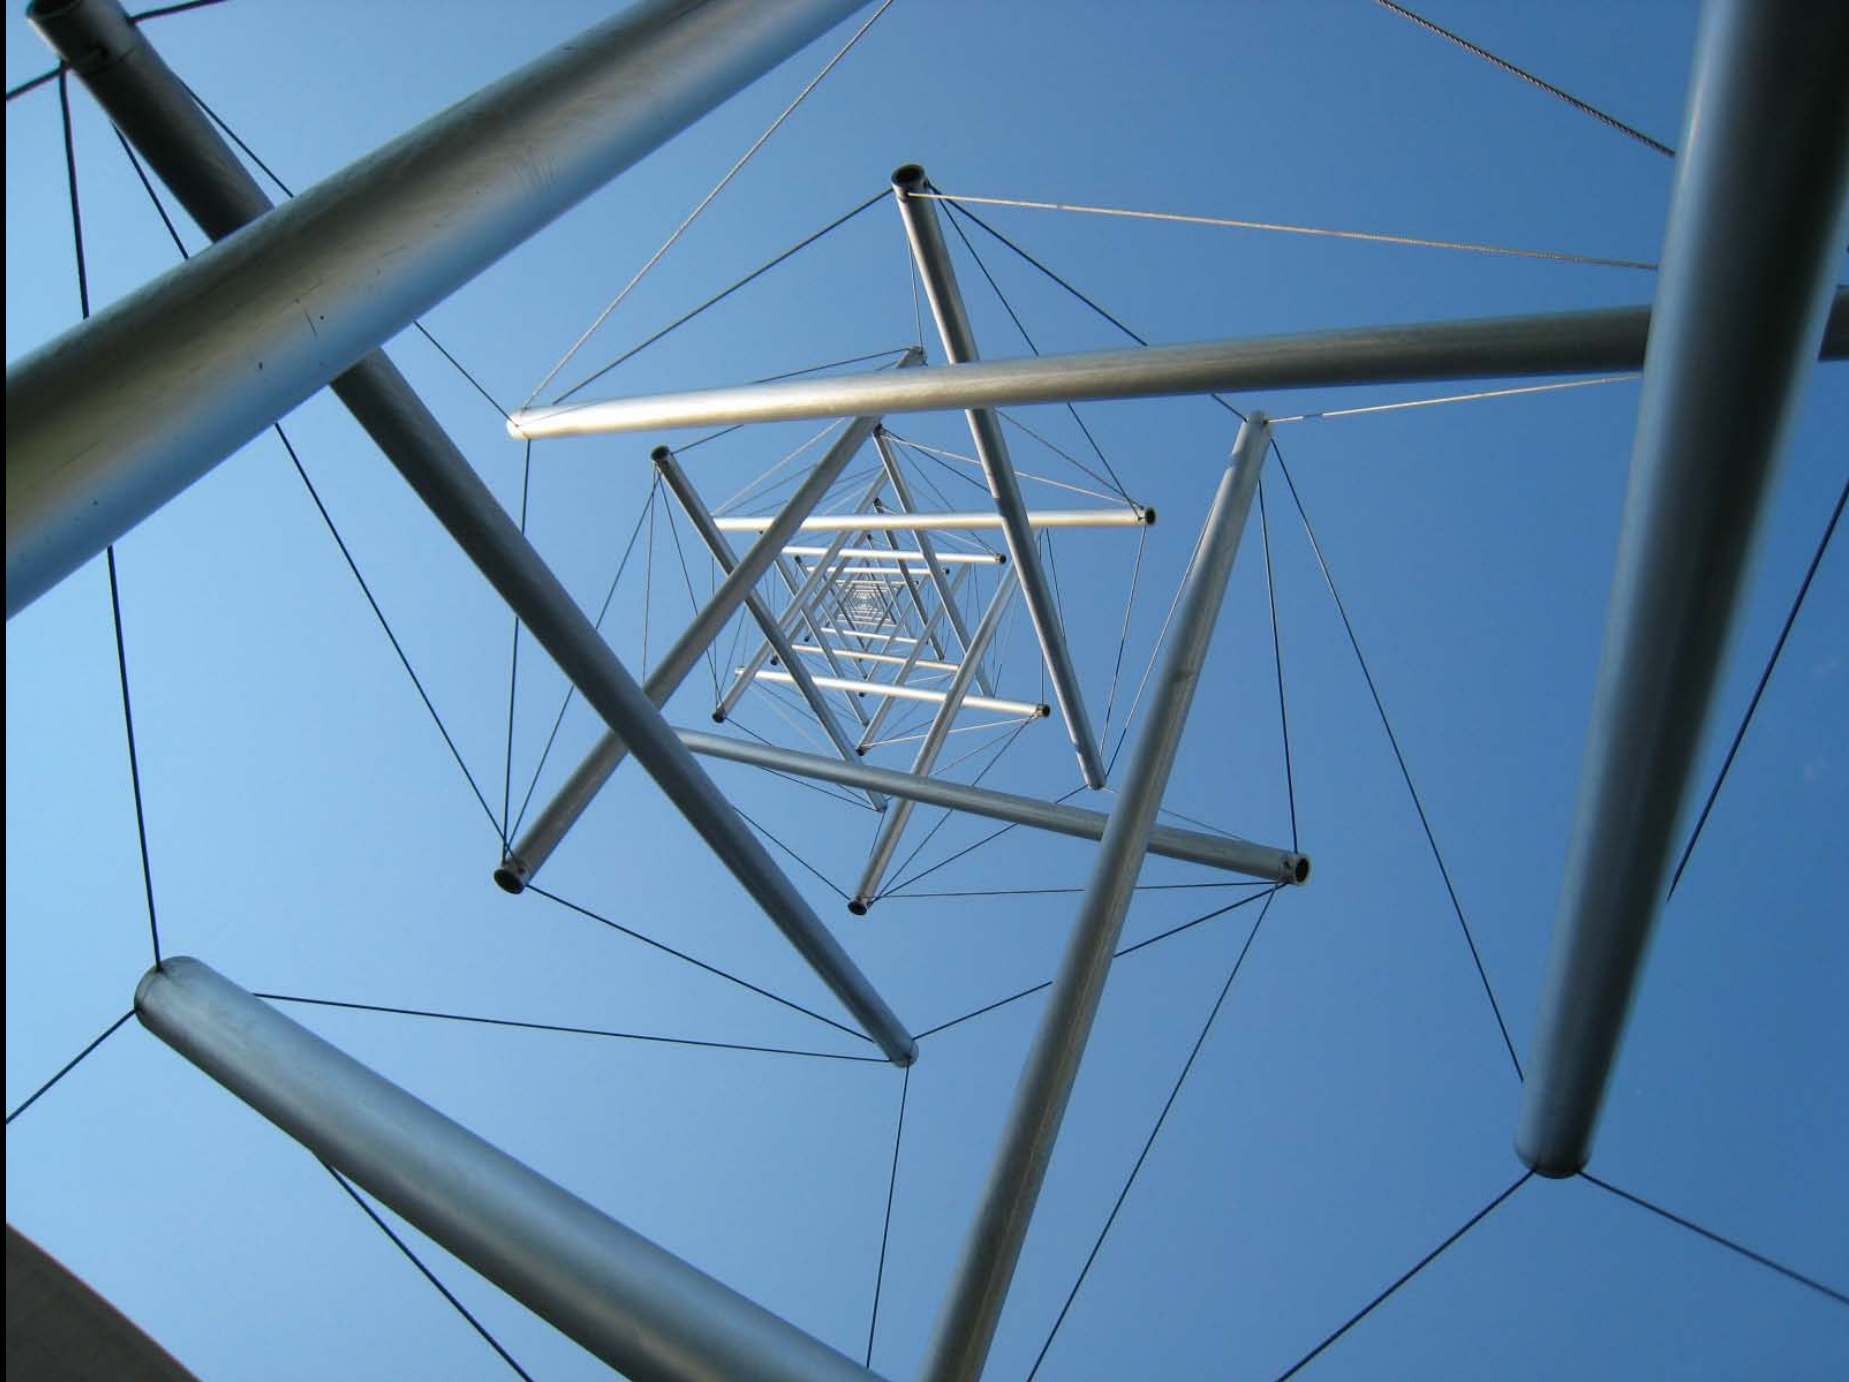

Eric Joisel (1956-2010)

<http://www.ericjoisel.com/>

Photograph of "Three Kings" removed due to copyright restrictions.

Refer to: <http://www.ericjoisel.com/barbarians.html>.

Needle Tower (1968)  
Kenneth Snelson  
Hirshhorn Museum  
Washington, DC

See also <http://www.kennethsnelson.net/>.

spider web in winter  
by ehegt (Esther)

Photo courtesy of [ragwort](#) on Flickr. User with permission. Under CC-BY-NC-SA.

Diagrams related to spider web geometries removed due to copyright restrictions.